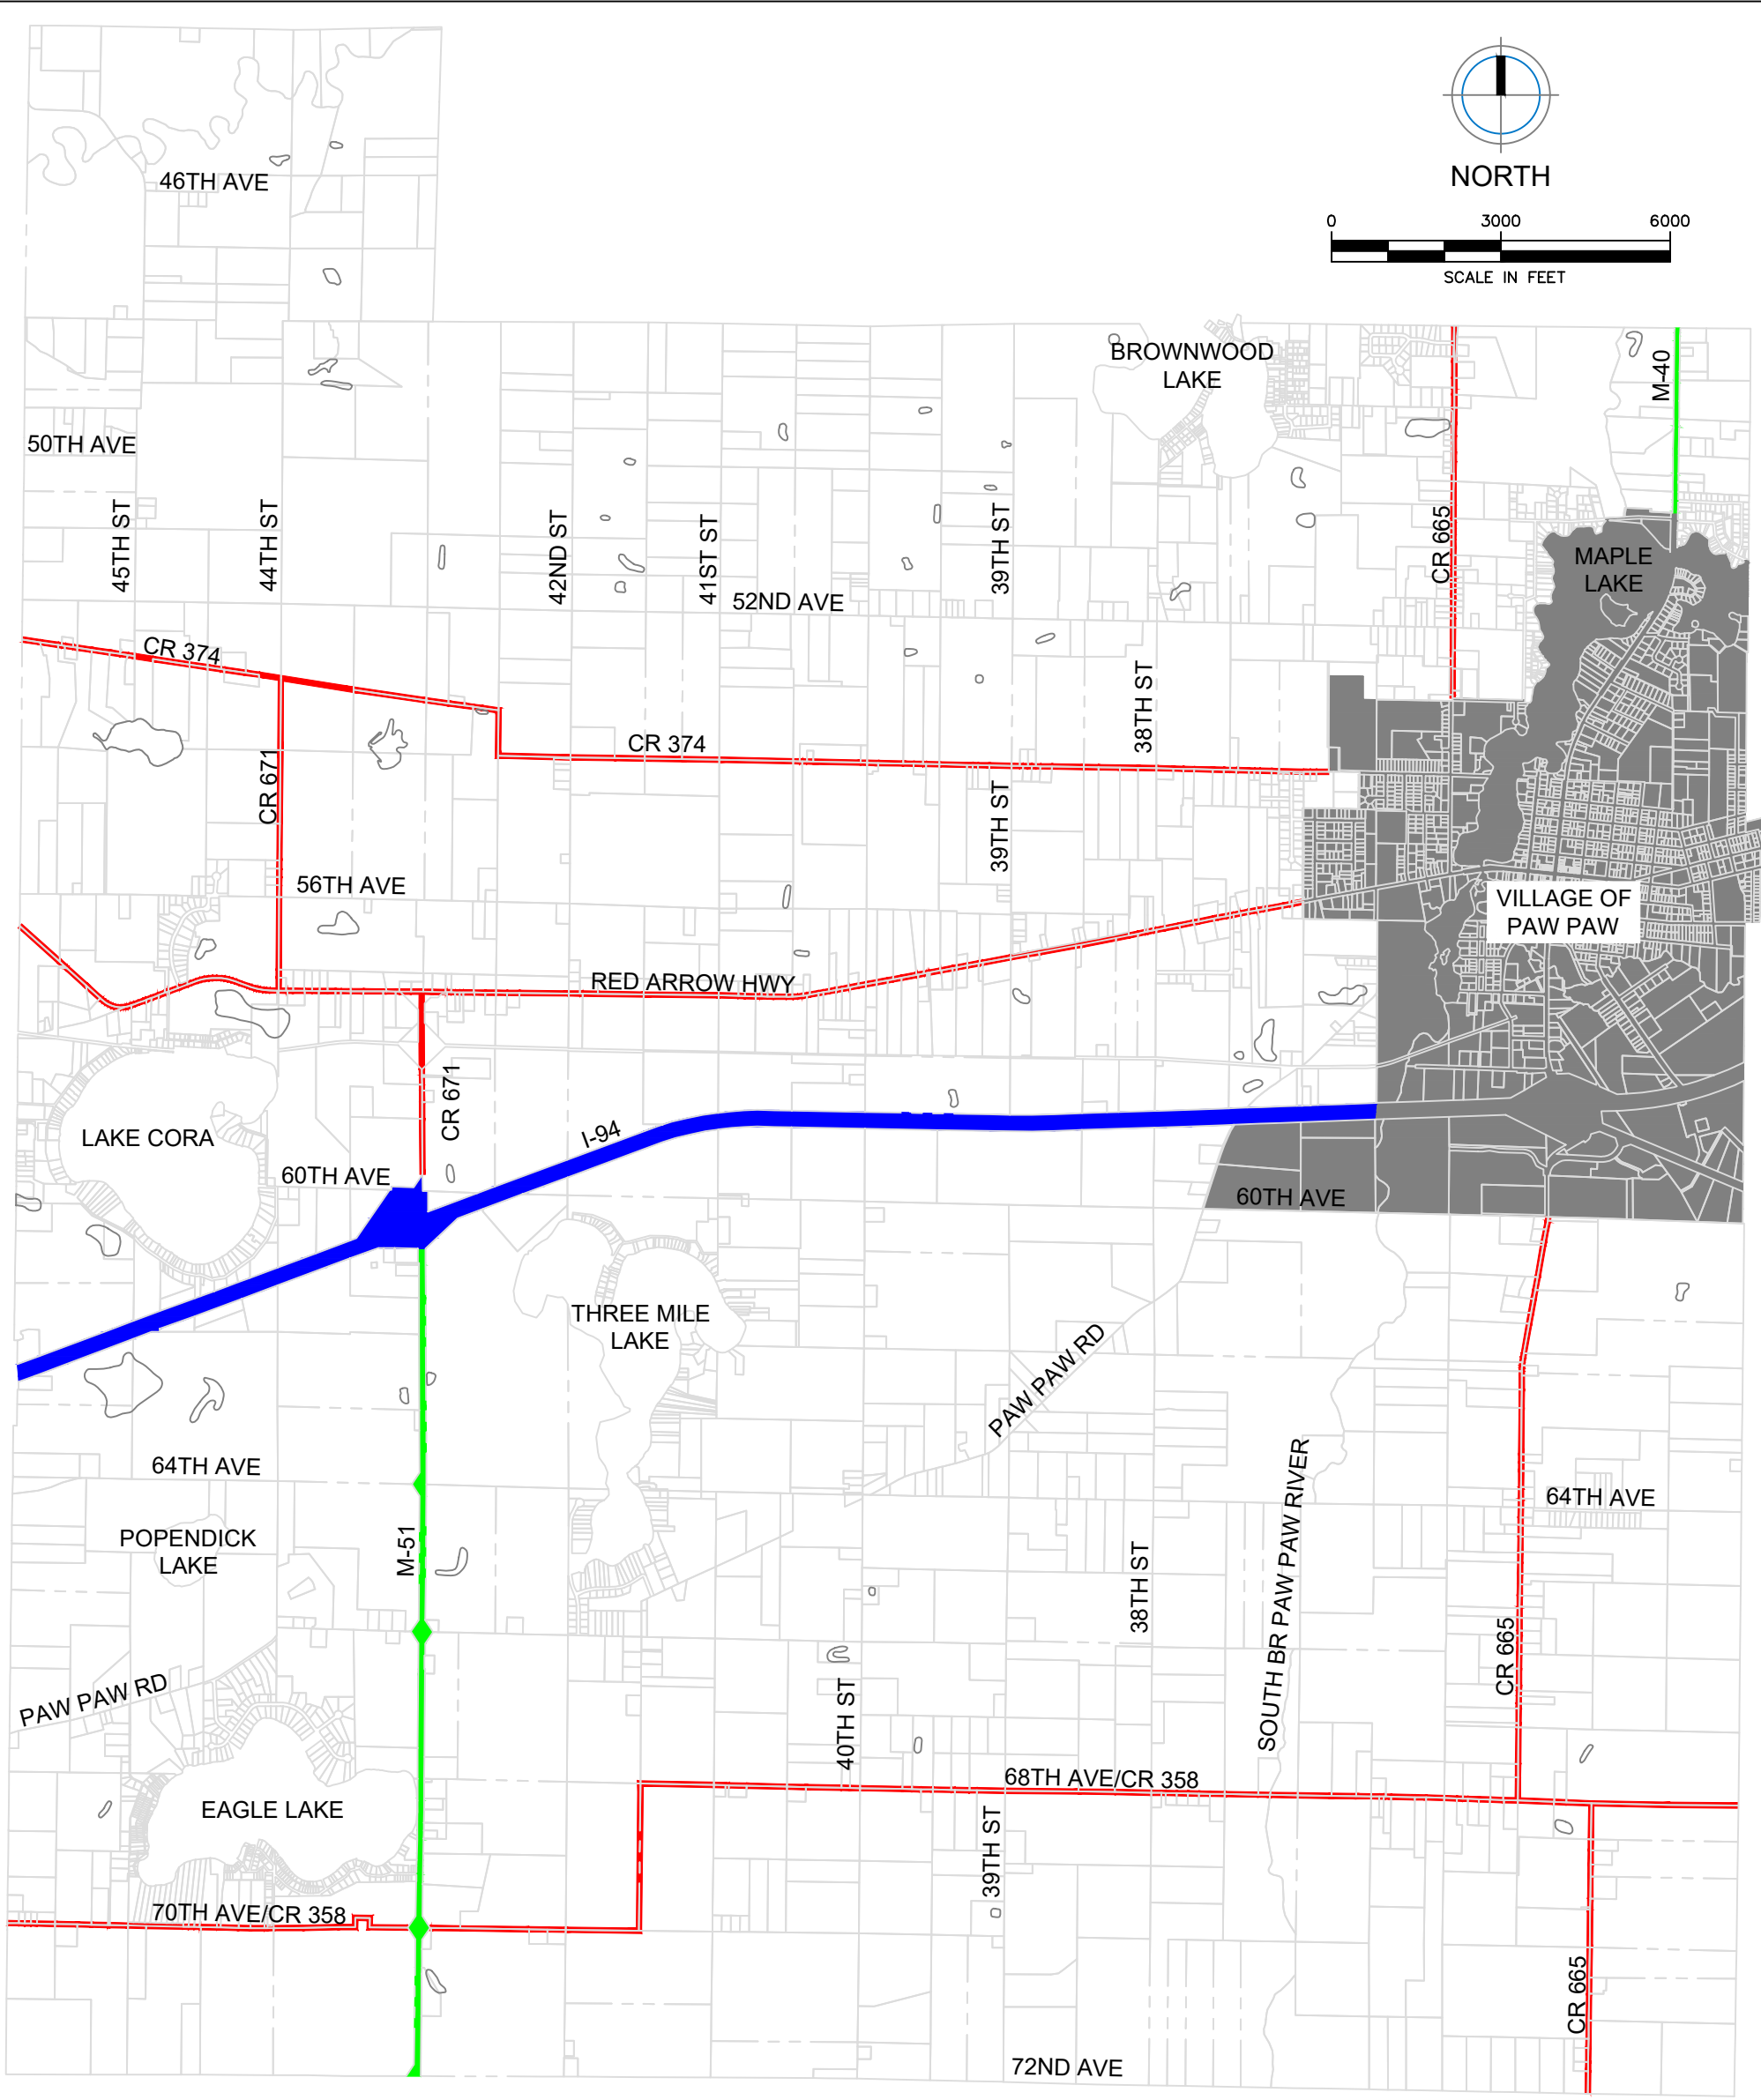

NORTH

SCALE IN FEET

LEGEND

-  INTERSTATE HIGHWAY
-  STATE TRUNKLINE
-  COUNTY PRIMARY

PAW PAW TOWNSHIP
VAN BUREN COUNTY, MICHIGAN
PRIMARY ROAD PLAN

F&V PROJECT NO. 826/20
2019